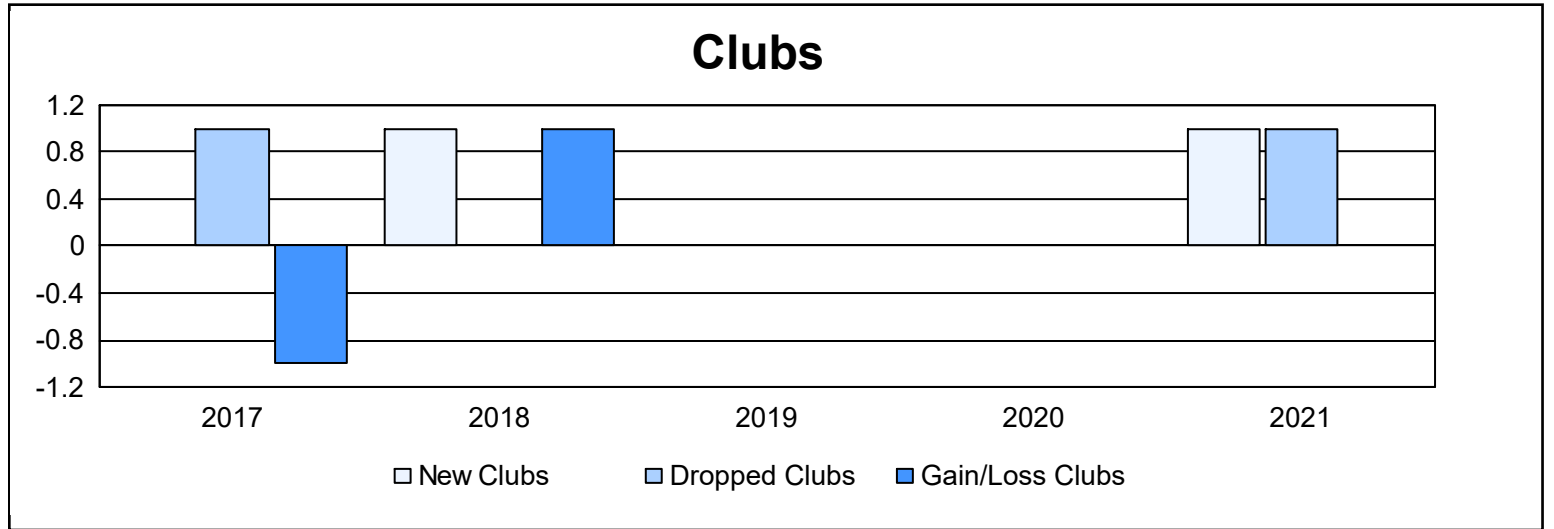

Year	New Clubs	Dropped Clubs	Gain/ Loss Clubs	New Members	Charter Members	Reinstate Members	Transfer Members	Total Member Added	Total Members Dropped	Gain/ Loss Members
2016-2017	0	1	-1	92	0	0	1	93	148	-55
2017-2018	1	0	1	51	50	2	0	103	99	4
2018-2019	0	0	0	69	0	1	10	80	136	-56
2019-2020	0	0	0	73	0	2	0	75	107	-32
2020-2021	1	1	0	60	50	4	1	115	107	8
<b>Average</b>	<b>0</b>	<b>0</b>	<b>0</b>	<b>69</b>	<b>20</b>	<b>2</b>	<b>2</b>	<b>93</b>	<b>119</b>	<b>-26</b>

### Membership Composition June 2021 Cumulative