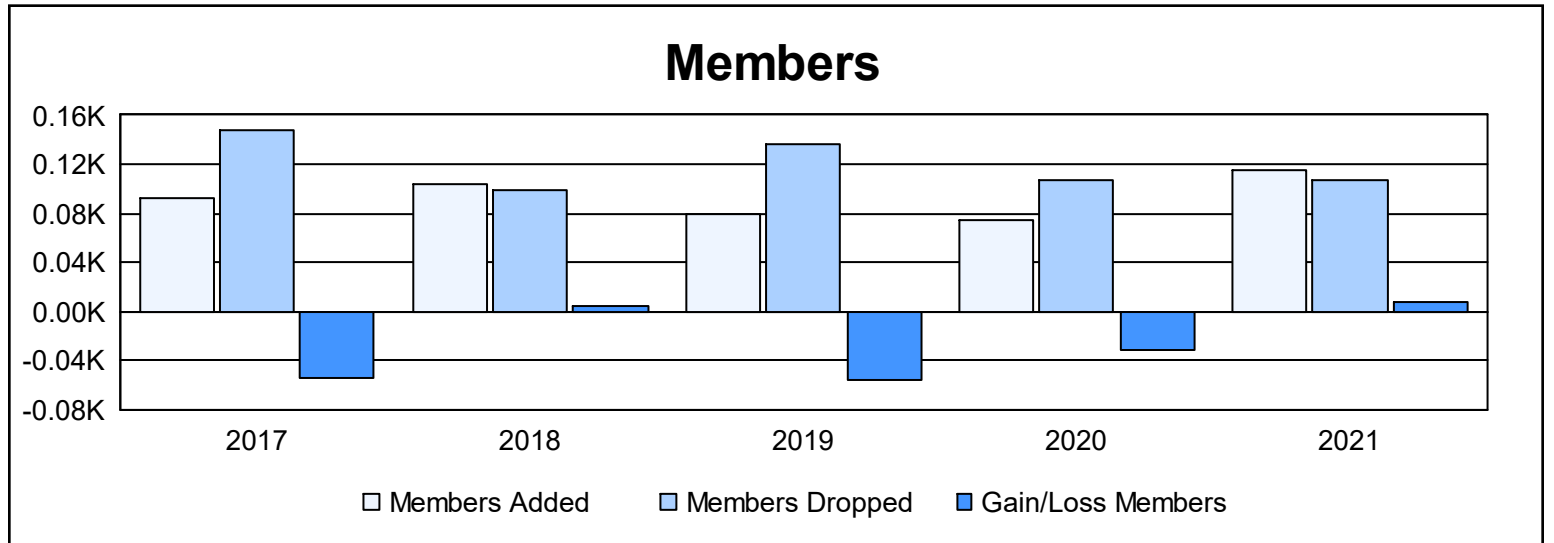

Year	New Clubs	Dropped Clubs	Gain/ Loss Clubs	New Members	Charter Members	Reinstate Members	Transfer Members	Total Member Added	Total Members Dropped	Gain/ Loss Members
2016-2017	0	1	-1	92	0	0	1	93	148	-55
2017-2018	1	0	1	51	50	2	0	103	99	4
2018-2019	0	0	0	69	0	1	10	80	136	-56
2019-2020	0	0	0	73	0	2	0	75	107	-32
2020-2021	1	1	0	60	50	4	1	115	107	8
<b>Average</b>	<b>0</b>	<b>0</b>	<b>0</b>	<b>69</b>	<b>20</b>	<b>2</b>	<b>2</b>	<b>93</b>	<b>119</b>	<b>-26</b>

### Membership Composition June 2021 Cumulative